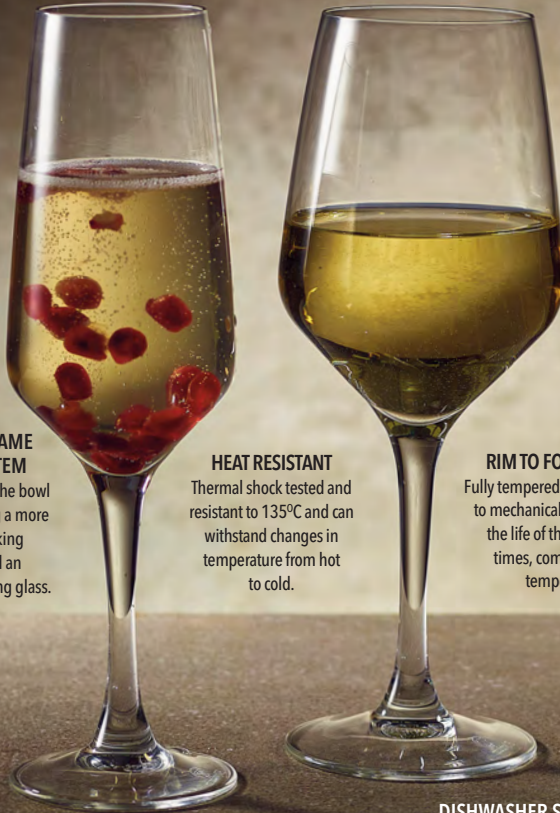

*A concise range of elegant,
durable glassware*

Fully Tempered Fine Glassware

SHEER RIM

Sheer rim glasses feature a fine and beadless edge which has been produced to give optimal contact with the mouth enabling wine to be directed to specific tasting areas.

SEAMLESS FLAME POLISHED STEM

No seam between the bowl and stem, ensuring a more enjoyable drinking experience and an aesthetically pleasing glass.

HEAT RESISTANT

Thermal shock tested and resistant to 135°C and can withstand changes in temperature from hot to cold.