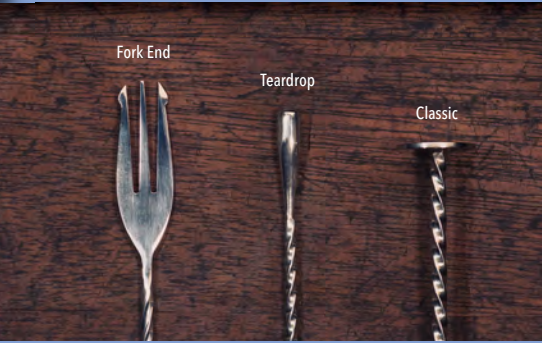

Heavy Duty Alloy Mexican Elbow

Code	Size (L x W)	£ each	€ each
MEX2	23 x 7cm	11.00	13.20

Not dishwasher safe

Aluminium Alloy Mexican Elbow

Code	Size (L x W)	£ each	€ each
MEX3	20.5 x 7cm	6.72	8.06

Not dishwasher safe

Mexican Elbow

Code	Size (L x W)	£ each	€ each
MEX1	22 x 7.5cm	5.84	7.01

Combining elegant aesthetics with sturdy build and balance, GenWare Mixing Spoons are a quintessential must-have for the modern mixologist. These spoons are available in classic, teardrop and fork end designs.